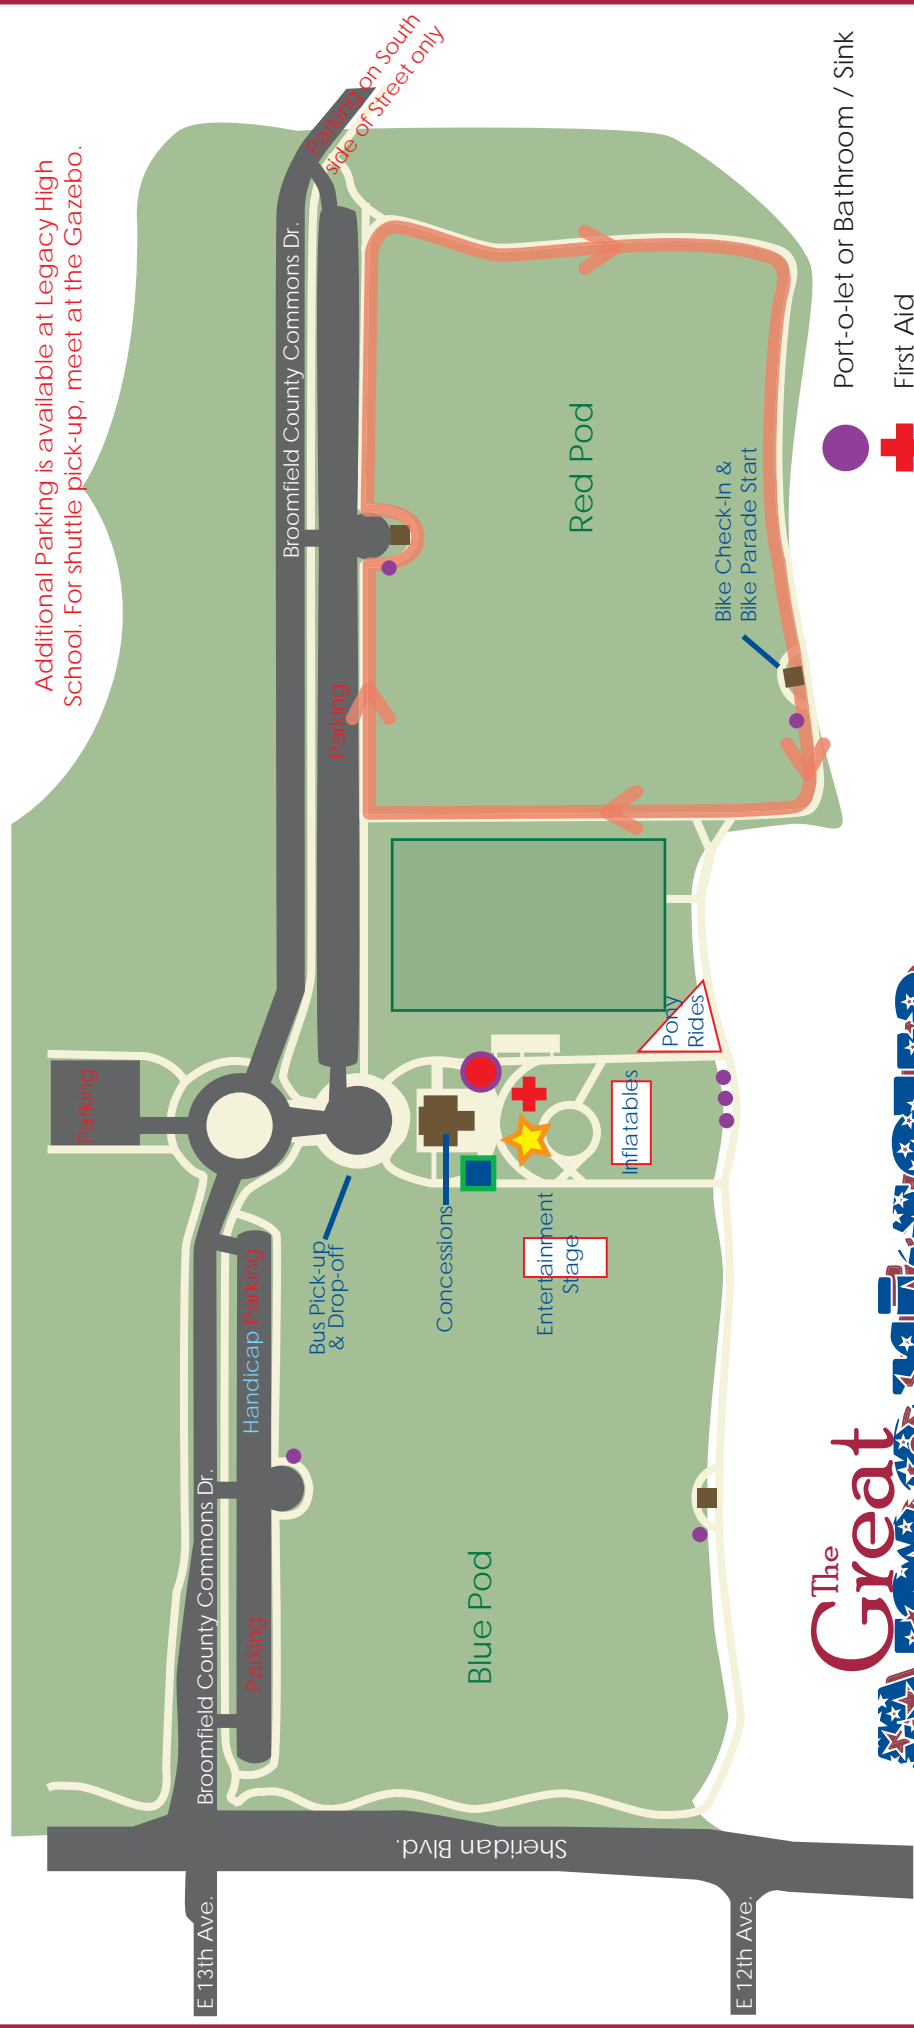

Additional Parking is available at Legacy High School. For shuttle pick-up, meet at the Gazebo.

The Great **AMERICAN** PICNIC

at Broomfield County Commons

-  Port-o-let or Bathroom / Sink
-  First Aid
-  City Council Tent
-  ATM / Cornmaster® / Country Time Lemonade®
-  MyPie® Pizza
-  Bike Parade Route