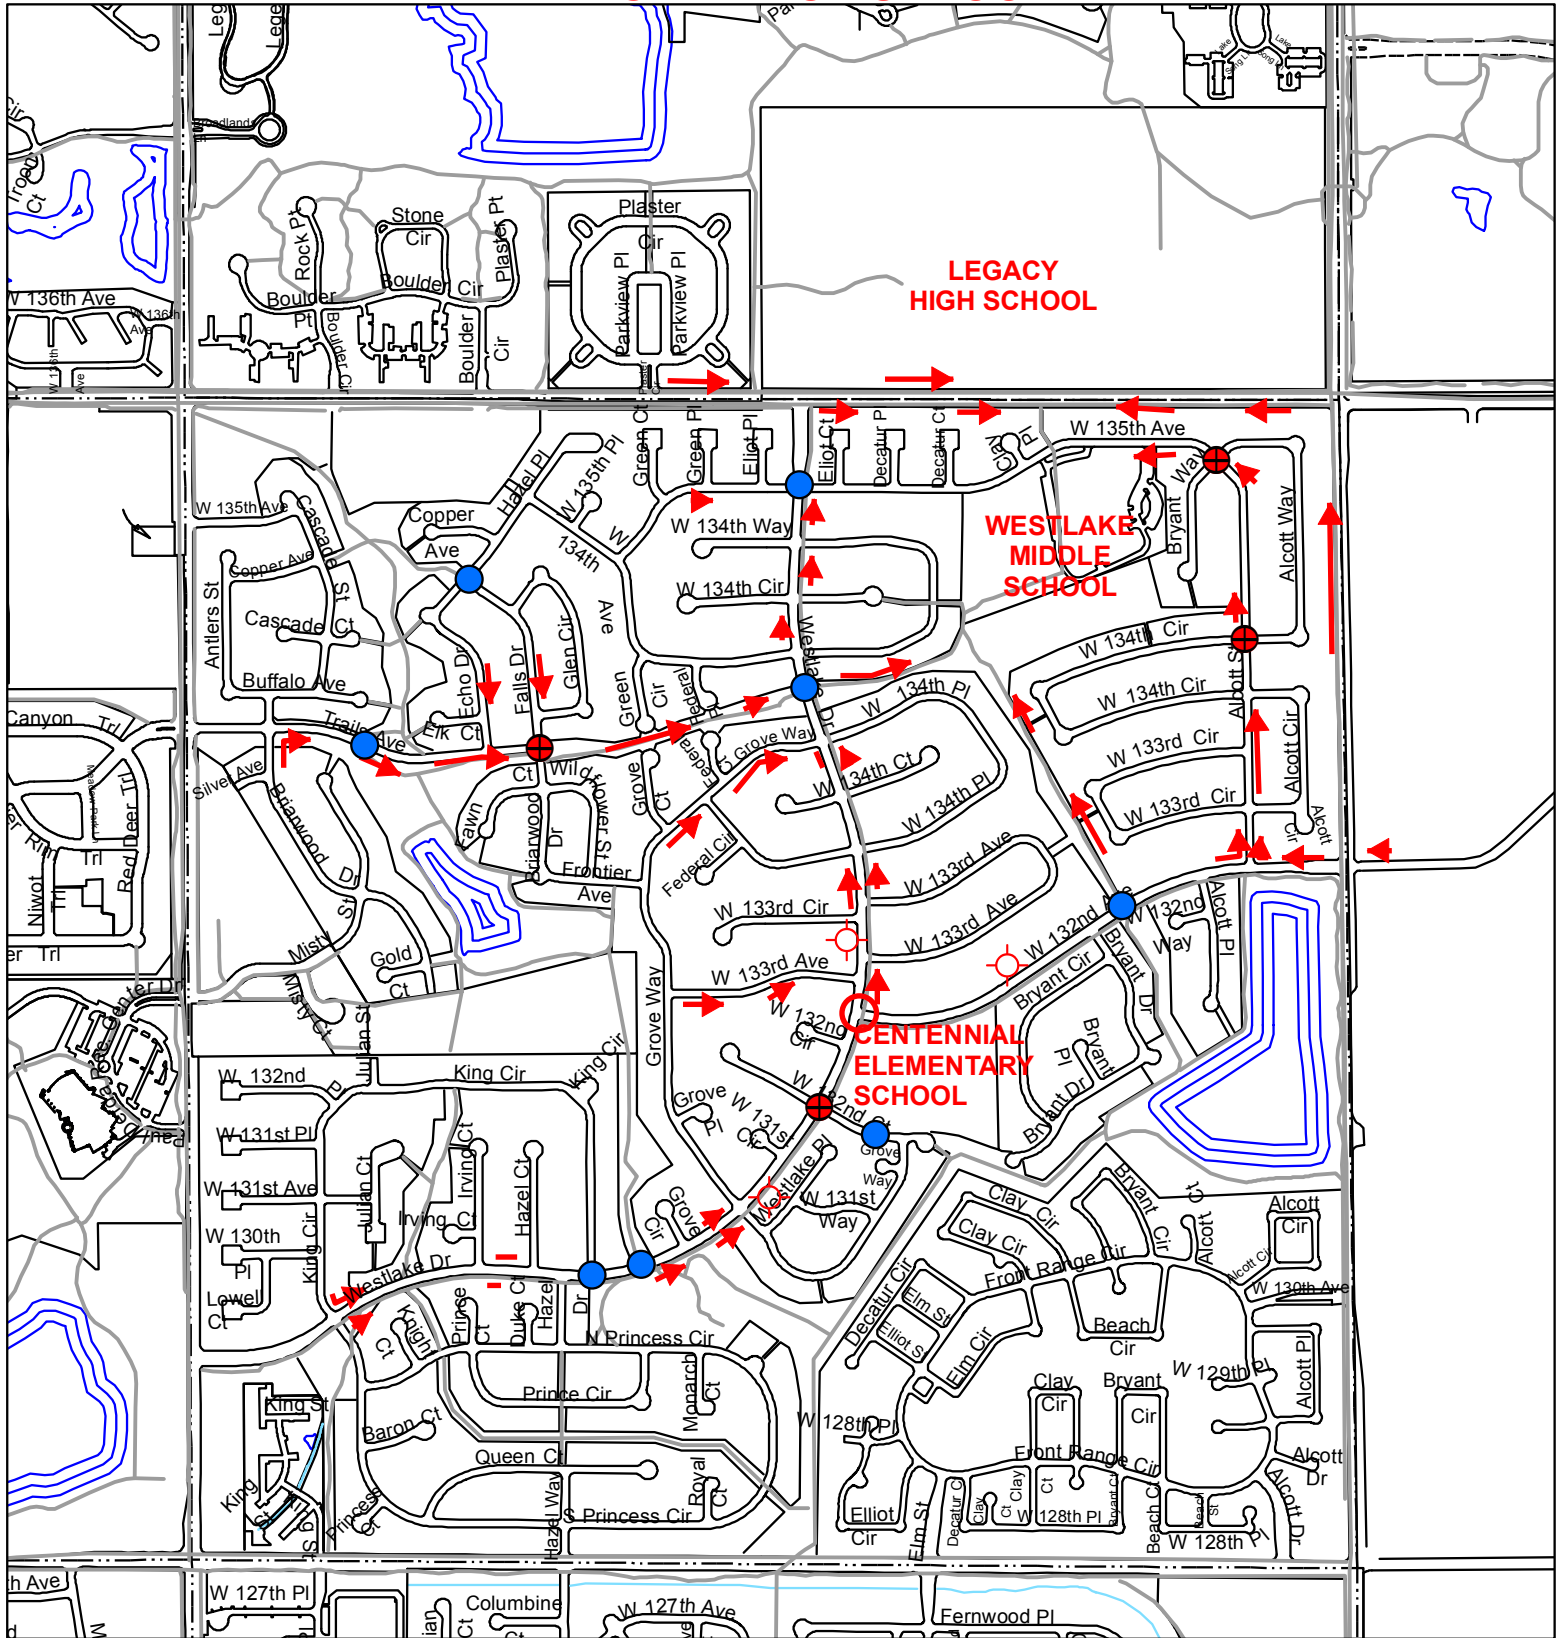

SUGGESTED WALKING ROUTES TO WESTLAKE MIDDLE SCHOOL AND LEGACY HIGH SCHOOL

Legend

- All-Way Stop
- ⊕ Flashing Beacon W/15 MPH Speed Limit
- School Crossing / X - Walk
- Traffic Signal
- Neighborhood Trails