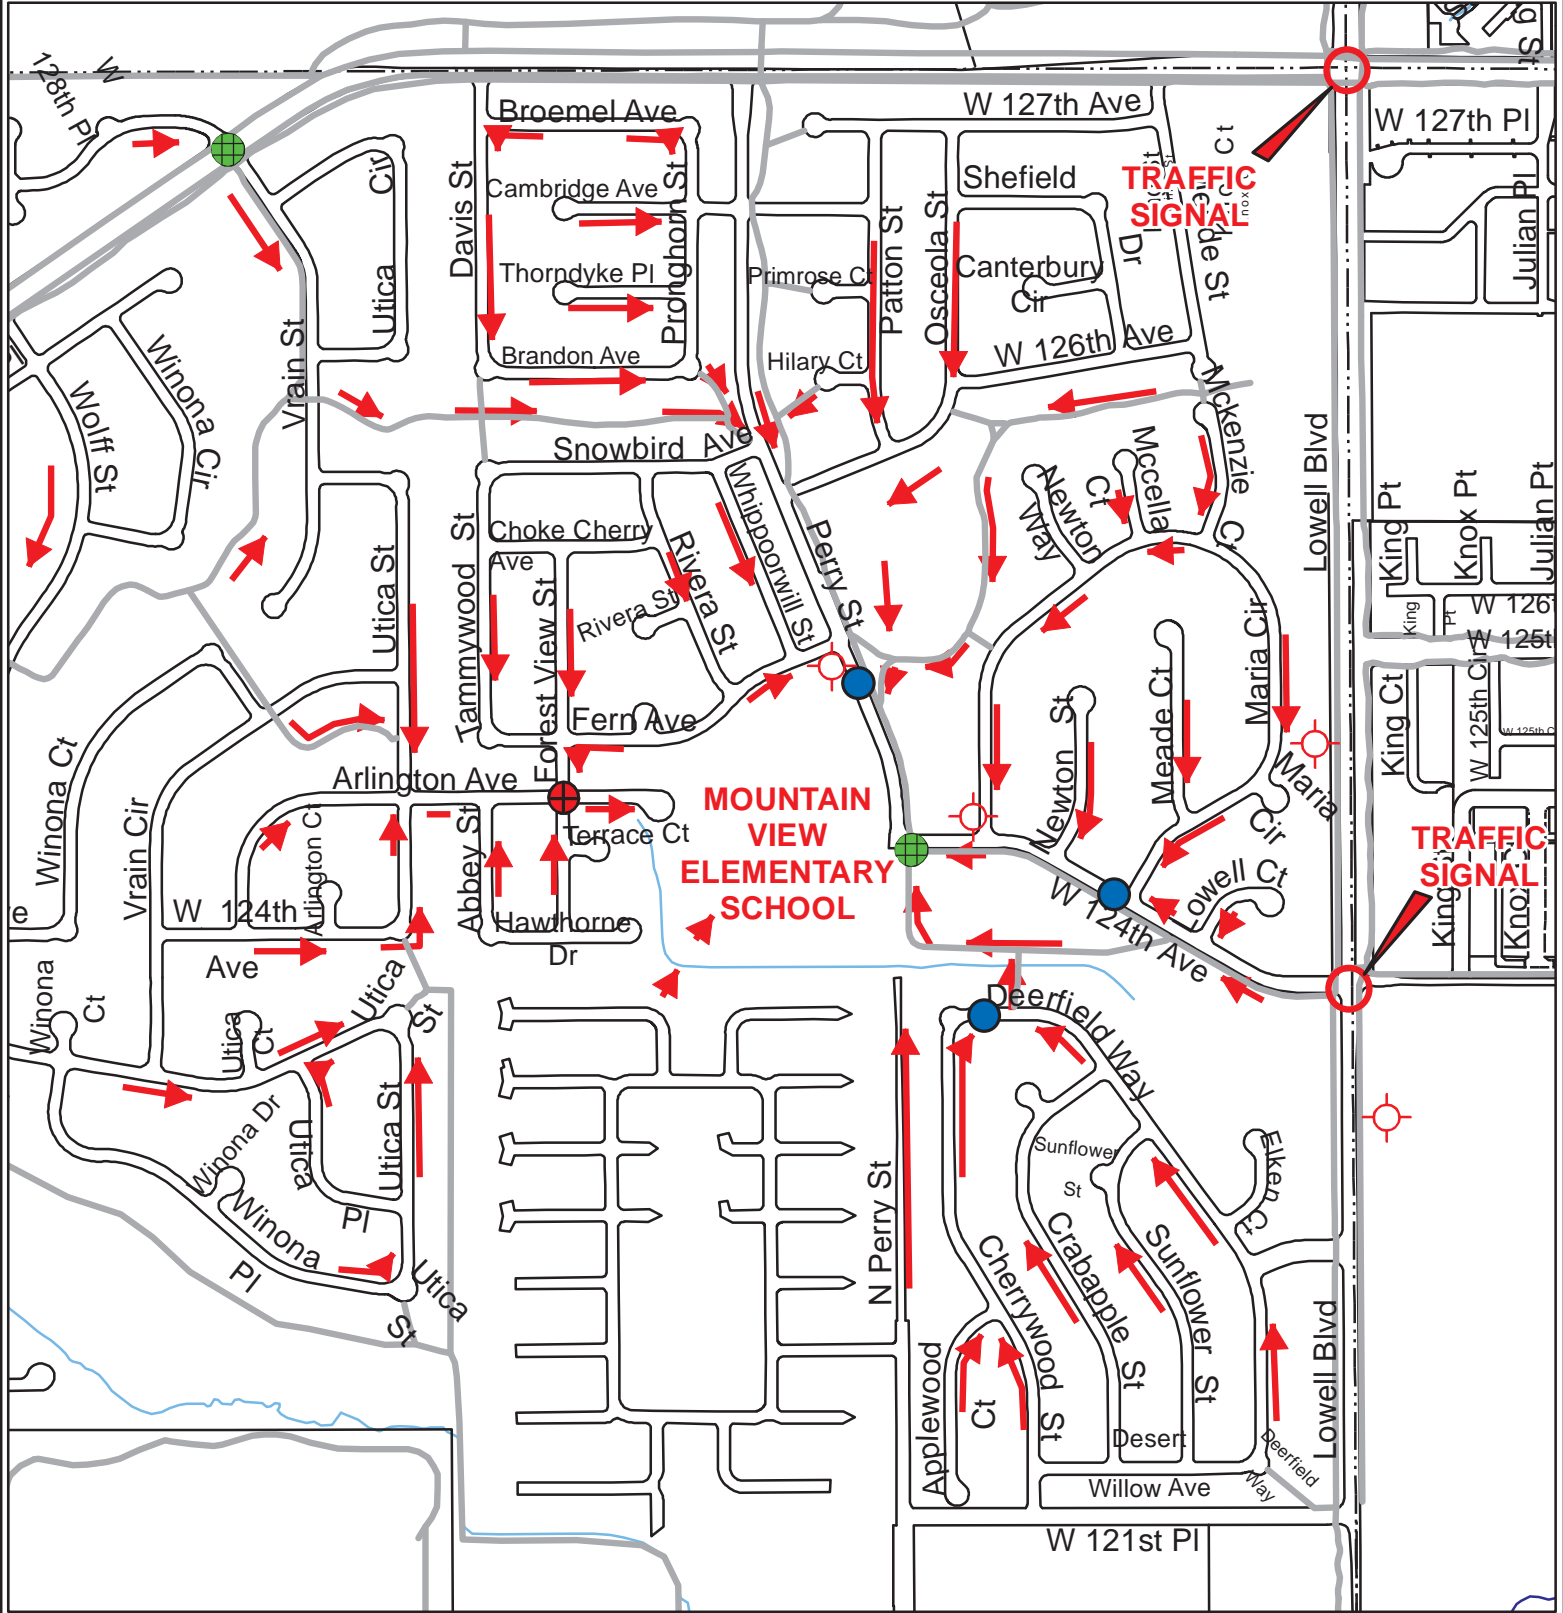

SUGGESTED WALKING ROUTES TO MOUNTAIN VIEW ELEMENTARY SCHOOL

Crossings

- ⊕ All-Way Stop
- ⊕ Flashing Beacon W/15 MPH Speed Limit
- School Crossing / X - Walk
- School Pedestrian Activated Crossing
- ⊙ Traffic Signal