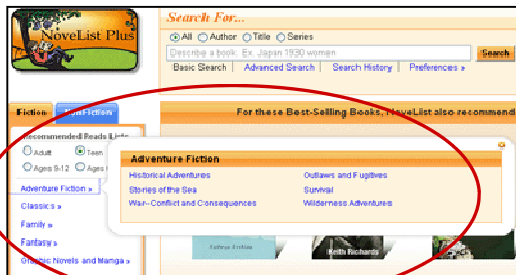

**Recommended Reads**

With NoveList Plus, you can find book suggestions based on your reading preferences.

Follow the directions listed inside this brochure to go to the homepage of NoveList Plus.

Then use age rankings and genre categories to find books you'd enjoy reading.

Once the results page shows, mouse over any book cover that interests you to see a brief summary of that book. If you like the brief summary, click on that title and you can read reviews from professional journals.